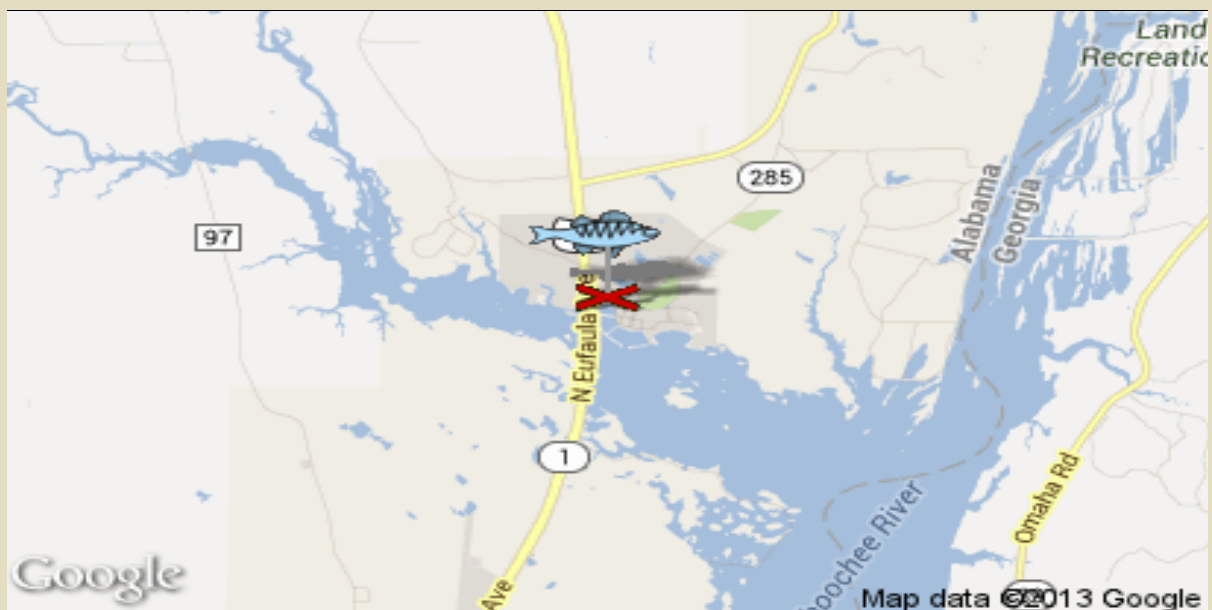

Aden Mathis's Fishing Journal

Lilly Dale

Aden Mathis's Fishing Journal

Lilly Dale

Name of the Water: *N/A*

Report Title: Lilly Dale

When & Where

McCook, Tennessee, United States

Date: 31 December 1969 Event Name: *N/A*

Latitude: 36.570595 Longitude: -85.246864

Time on water: *N/A* Time off water: *N/A*

Directions, Access & Other Notes:

N/A

Fish Caught

Angler	Species	Name	Length (Inches)	Weight (Pounds)
Aden Mathis	N/A	N/A	1.7	3.49
Aden Mathis	N/A	N/A	1.09	1.21
Aden Mathis	N/A	N/A	5.86	8.17
Aden Mathis	N/A	N/A	5.53	15.43
Aden Mathis	N/A	N/A	6.51	18.75