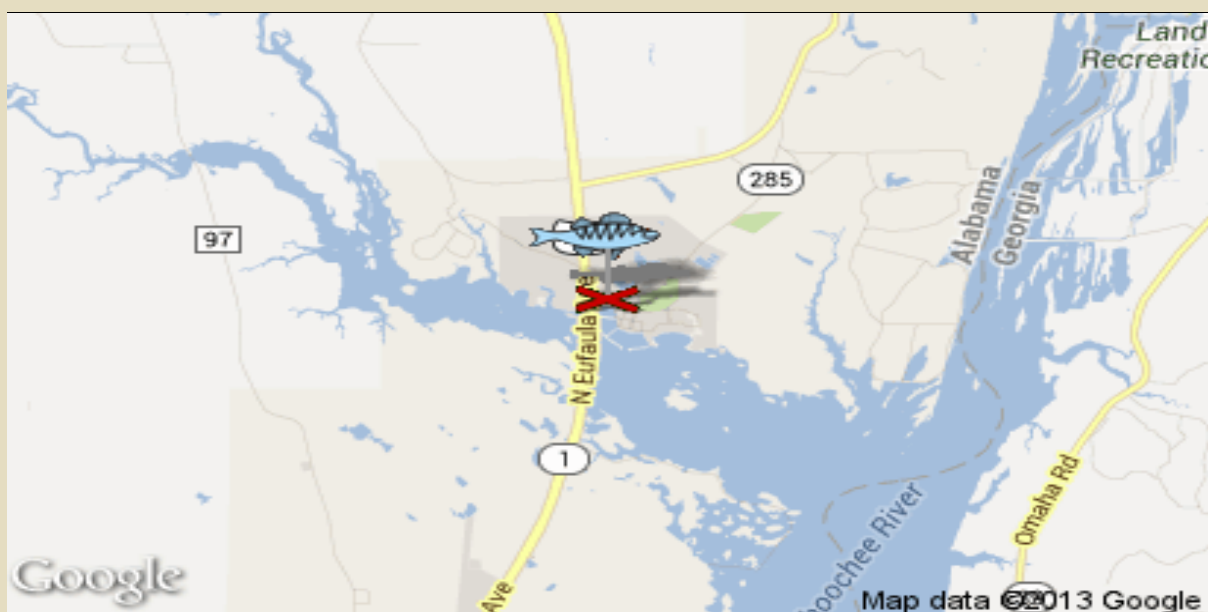

Aden Mathis's Fishing Journal

Meadow Park Lake/City Lake

Aden Mathis's Fishing Journal

Meadow Park Lake/City Lake

Name of the Water: *N/A*

Report Title: Meadow Park Lake/City Lake

When & Where

Brule, Tennessee, United States

Date: 31 December 1969 Event Name: *N/A*

Latitude: 35.904484 Longitude: -85.099579

Time on water: *N/A* Time off water: *N/A*

Directions, Access & Other Notes:

N/A

Fish Caught

Angler	Species	Name	Length (Inches)	Weight (Pounds)
Aden Mathis	N/A	N/A	4.28	12.17
Aden Mathis	N/A	N/A	4.22	12.03
Aden Mathis	N/A	N/A	4.2	10.93
Aden Mathis	N/A	N/A	1.72	2.69
Aden Mathis	N/A	N/A	4.37	8.75