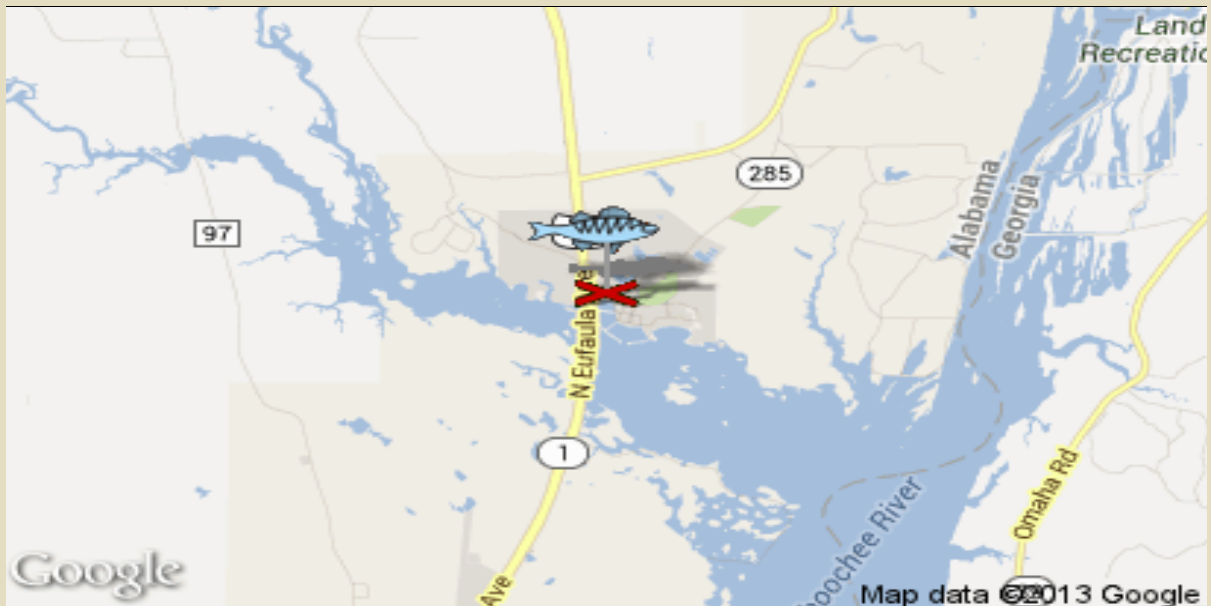

Aden Mathis's Fishing Journal

Cumberland Mtn. State Park

Aden Mathis's Fishing Journal

Cumberland Mtn. State Park

Name of the Water: *N/A*

Report Title: Cumberland Mtn. State Park

When & Where

Brevard, Tennessee, United States

Date: 31 December 1969 Event Name: *N/A*

Latitude: 35.898506 Longitude: -85.035553

Time on water: *N/A* Time off water: *N/A*

Directions, Access & Other Notes:

N/A

Fish Caught

Angler	Species	Name	Length (Inches)	Weight (Pounds)
Aden Mathis	N/A	N/A	4.5	4.15
Aden Mathis	N/A	N/A	5.92	16.11
Aden Mathis	N/A	N/A	2.22	5.57
Aden Mathis	N/A	N/A	5.44	13.76

Other Journals Are -

1. [Floating Mills Center Hill Lake](#)
2. [Lilly Dale](#)
3. [Meadow Park Lake/City Lake](#)
4. [Twin Lake Catfish Farm](#)
5. [Fall Creek Falls State Park](#)
6. [cylo's](#)
7. [gordons](#)
8. [upper grand lagoon](#)
9. [St Andrews State Park](#)
10. [sam's](#)
11. [Obey River Park/ Dale Hollow Lake](#)